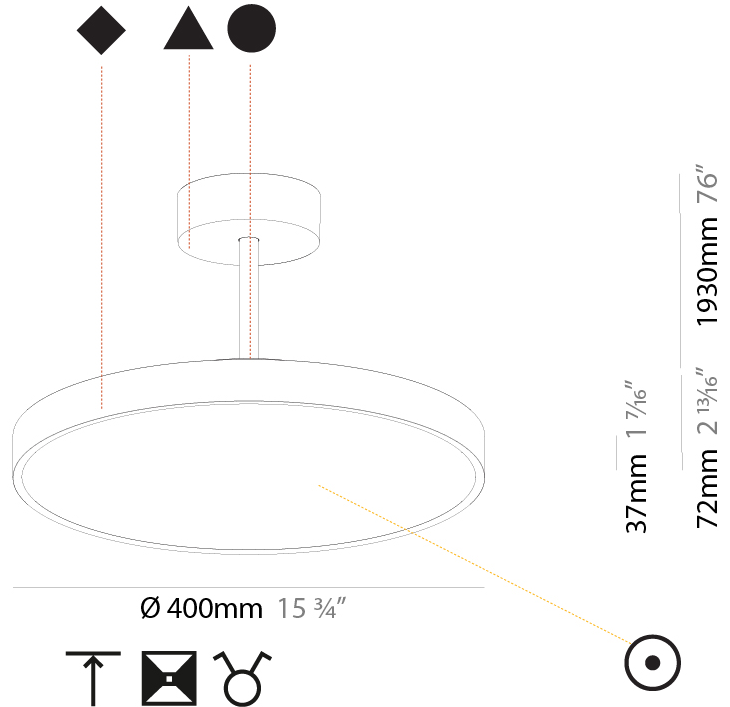

GENERAL

Series: Sign Diva Tube
Subseries: Sign Diva Tube
Partner: Prolicht
Division: Architectural
Installation: Suspension
Product Type: Pendant
Mounting Location: Ceiling
Light Distribution: Direct / Indirect

PHYSICAL

Shape: Round
Diameter (mm): 400
Diameter (in): 15 3/4
Height (mm): 72
Height (in): 2 13/16
Max. Overall Height (mm): 2002
Max. Overall Height (in): 78 13/16
Weight (kg): 3.314
Weight (lbs): 7.306
Diffuser: PMMA - Opal / Micro-Prism / Sparkling Secret / Vintage Industrial
Fixture Finish: SSR / BKV / CWI / CRY / HAB / UFT / ITA / RUA / FTG / MYG / LOD / PUS / FRO / FUP / KIA / POP / BLS / SPG / MEY / GOH / CHC / COM / ABZ / JAG / OBR / MOS / ROR
Fixture Material: PMMA / Extruded Aluminum / Steel

ELECTRICAL

Lamp Type: LED (Zhaga Standard)
Input Wattage (W): 30
Total Output Wattage (W): 27.8
Dimming: Tri-Mode (Non-Dimming and Phase Dimming (120Vac only) and 0-10V Dimming)
Driver Included: Yes
Driver Location: Integrated
Driver Type: Constant Current - Universal
Driver Class: Class 2
Input Voltage (V): 120 - 277
Constant Current (MA): 500 / 350

LED

Color Temperature (*K): 3000 / 3500 / 4000
Max. Delivered Lumen (lm): 3049 / 3019 / 3055 / 3117
Nominal Lumen (lm): 4182 / 4142 / 4189 / 4275
CRI: >90 CRI
Lamp Life (hrs): 50000

OPTICAL

RATINGS AND CERTIFICATIONS

Certified By: Certified for North American Standards
IP rating: IP20