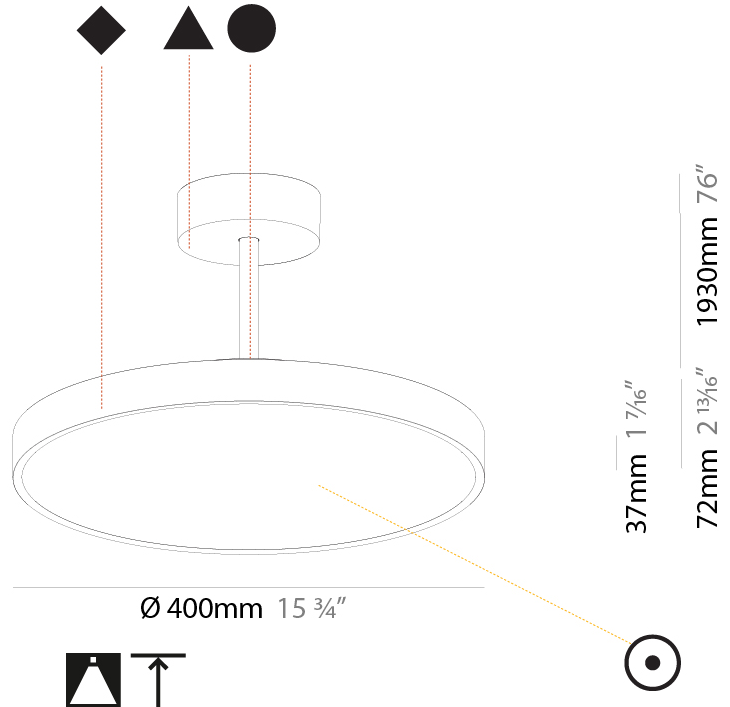

GENERAL

Series: Sign Diva Tube
Subseries: Sign Diva Tube
Partner: Prolicht
Division: Architectural
Installation: Suspension
Product Type: Pendant
Mounting Location: Ceiling
Light Distribution: Direct

PHYSICAL

Shape: Round
Diameter (mm): 400
Diameter (in): 15 3/4
Height (mm): 72
Height (in): 2 13/16
Max. Overall Height (mm): 2002
Max. Overall Height (in): 78 13/16
Weight (kg): 2.888
Weight (lbs): 6.366
Diffuser: PMMA - Opal / Micro-Prism / Sparkling Secret / Vintage Industrial
Fixture Finish: SSR / BKV / CWI / CRY / HAB / UFT / ITA / RUA / FTG / MYG / LOD / PUS / FRO / FUP / KIA / POP / BLS / SPG / MEY / GOH / CHC / COM / ABZ / JAG / OBR / MOS / ROR
Fixture Material: PMMA / Extruded Aluminum / Steel

ELECTRICAL

Lamp Type: LED (Zhaga Standard)
Input Wattage (W): 17
Total Output Wattage (W): 16
Dimming: Tri-Mode (Non-Dimming and Phase Dimming (120Vac only) and 0-10V Dimming)
Driver Included: Yes
Driver Location: Integrated
Driver Type: Constant Current - Universal
Driver Class: Class 2
Input Voltage (V): 120 - 277
Constant Current (MA): 500

LED

Color Temperature (*K): 2700 / 3000 / 3500 / 4000
Max. Delivered Lumen (lm): 1807 / 1943 / 1951 / 1991
Nominal Lumen (lm): 2250 / 2450 / 2430 / 2480
CRI: >90 CRI
Lamp Life (hrs): 50000

OPTICAL

RATINGS AND CERTIFICATIONS

Certified By: Certified for North American Standards
IP rating: IP20